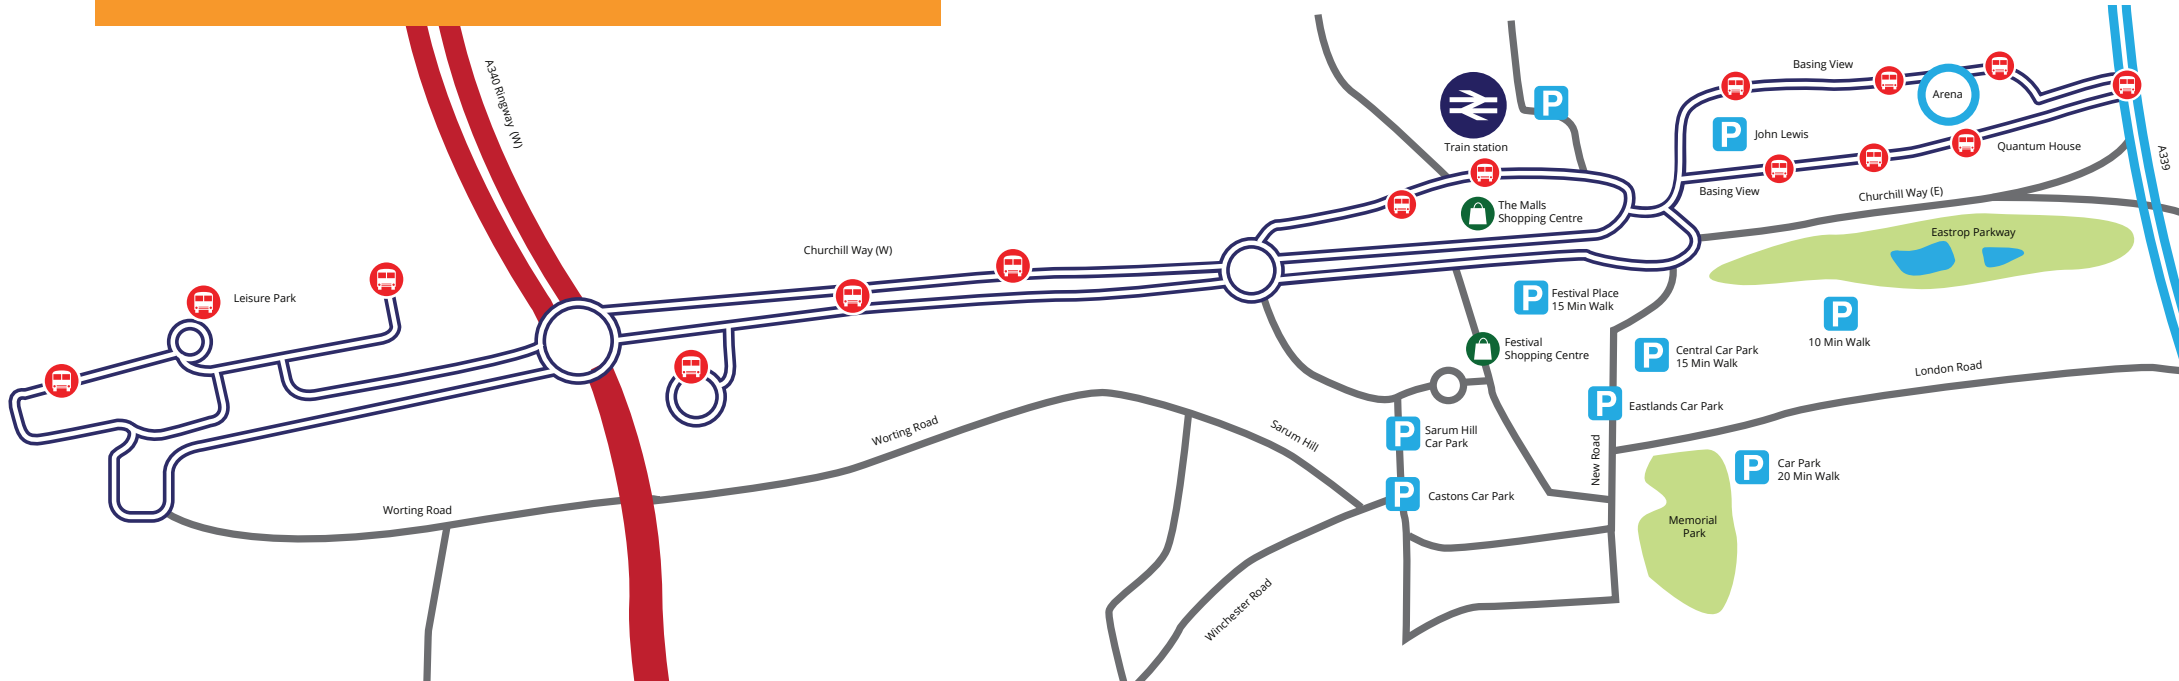

Arena Business Centre, Basingstoke

Transport Links and Parking Facilities

There is a frequent shuttle bus service that links Basingstoke Leisure Park with the town centre, railway station and Basing View. The Square is easily accessible via this service due to its close proximity to the railway station and its position within Basing View.

The service runs from the Leisure Park to the Station/Town Centre and on to Basing View approximately every 15 minutes each week day from 7am until late into the evening.

Parking at Basingstoke Leisure Park is free and purchase of a shuttle ticket allows the purchaser to travel on the bus multiple times throughout the day of purchase. Season tickets are also available and four-week SMART tickets are available online at www.stagecoachbus.com

The Leisure Park is situated just 3 miles from the M3 and is well signposted from Worthing Road and the B3400.

The postcode for satellite navigation systems is: RG22 6PG.

 **arena**
Space for you to perform